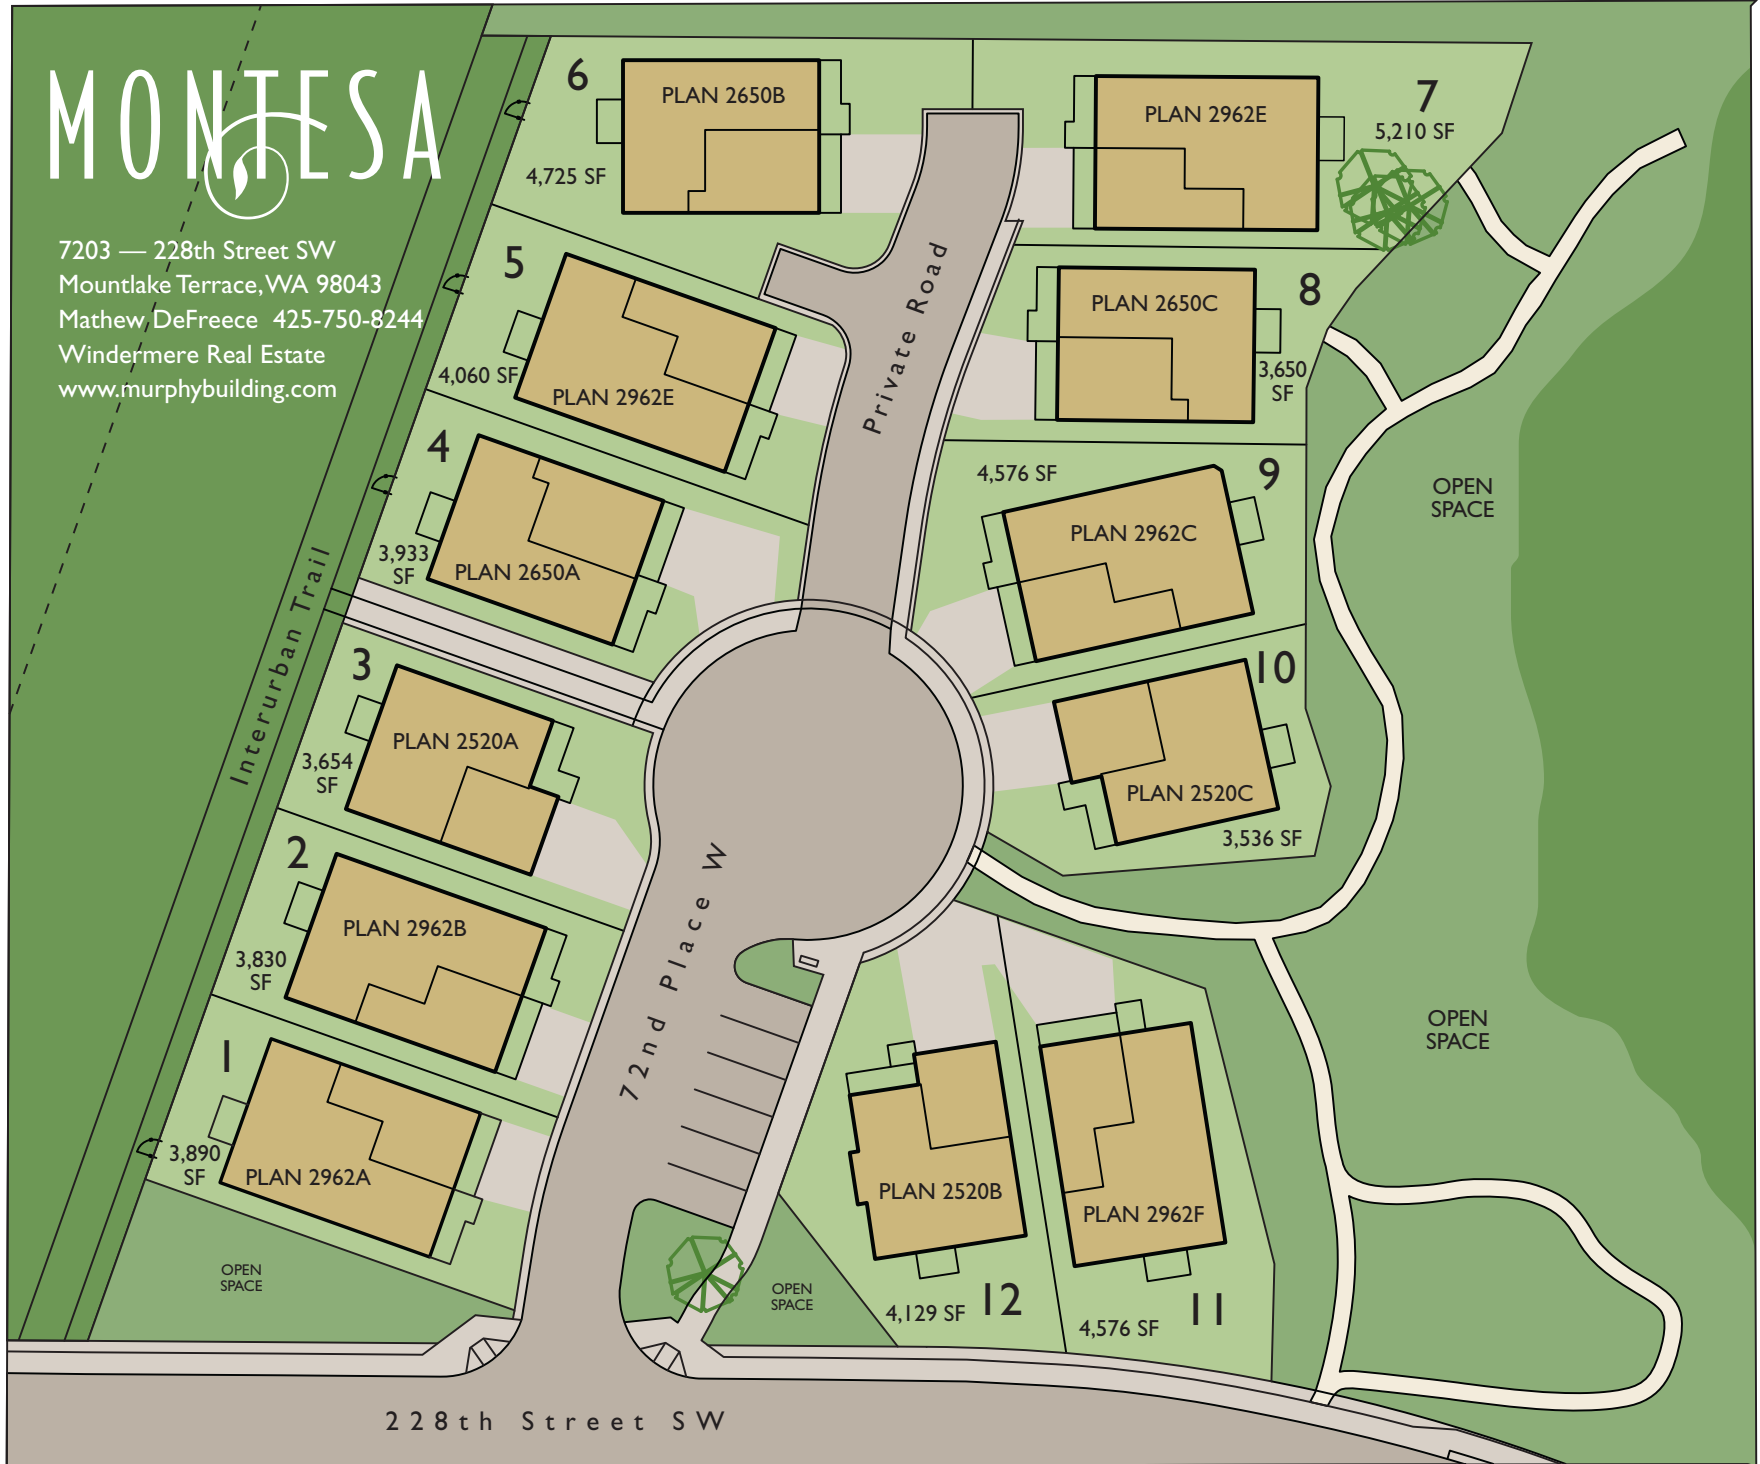

# MONTESA

7203 — 228th Street SW  
Mountlake Terrace, WA 98043  
Mathew DeFreece 425-750-8244  
Windermere Real Estate  
www.murphybuilding.com

228th Street SW