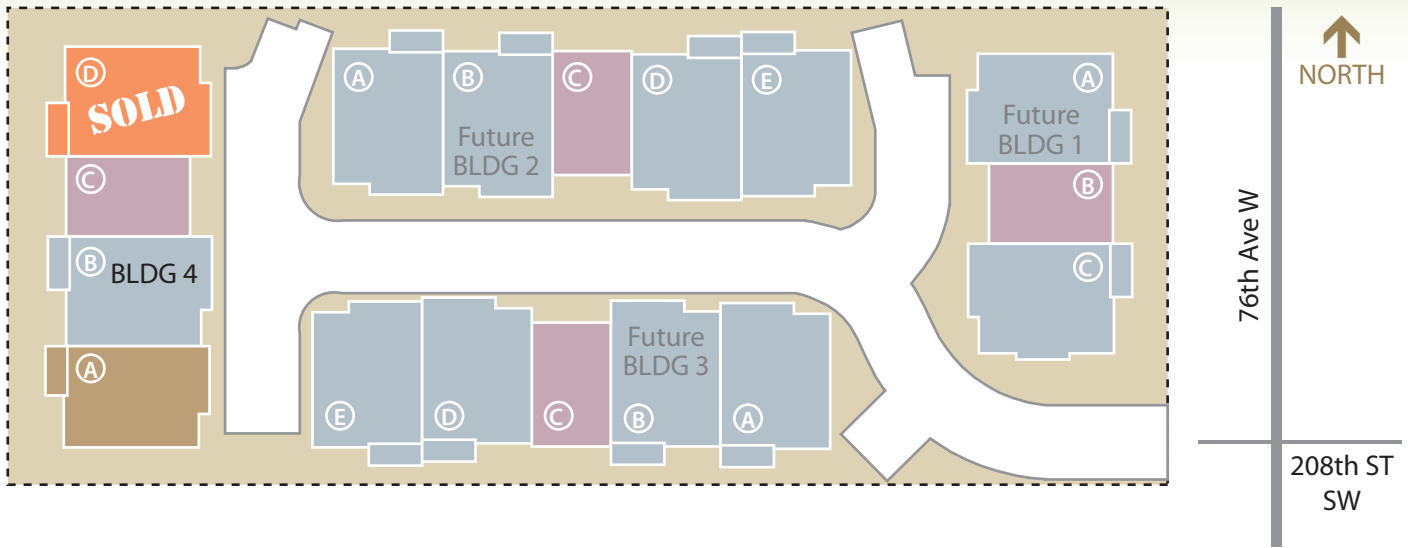

### Willowdale Site Map

- Plan 1,691 (sq/ft)
- Plan 1,585 (sq/ft)
- Plan 1,526 (sq/ft)

Phase One:  
BLDG 4

- GREEN
  - AFFORDABLE
  - **Sub**URBAN
- ... the good life!*

All elevations, floorplans, maps and other marketing materials are artist renderings and are not to scale. Willowdale Townhomes reserves the right to change or modify all maps, plans, specifications, materials, features and colors without prior notice. Individual plans and square footage may vary according to elevation and orientation.